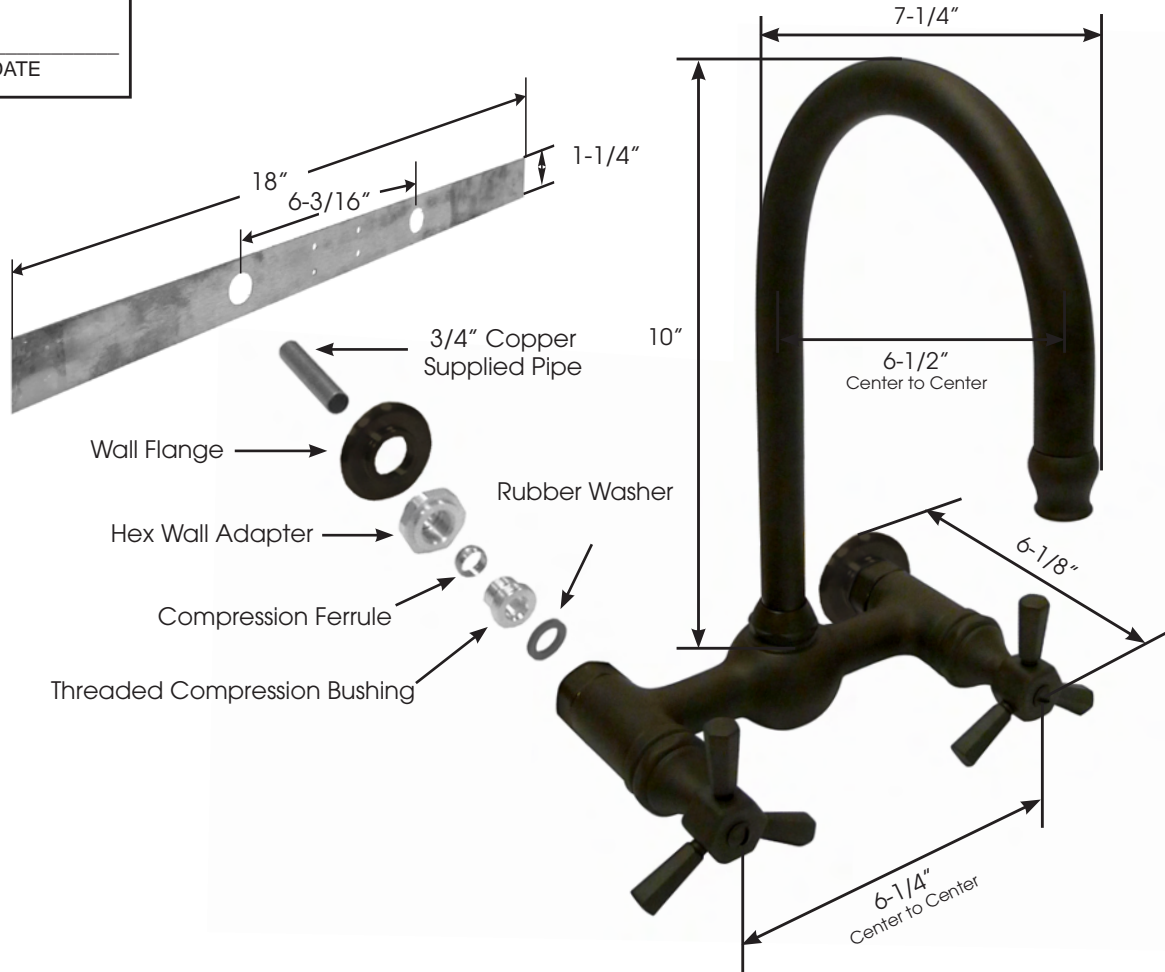

APPROVED BY:

NAME

COMPANY

DATE

bluewater[®]
manufacturing corporation

KYMA 7" WALL MOUNTED LAV
11-24-08

EXPLODED VIEW