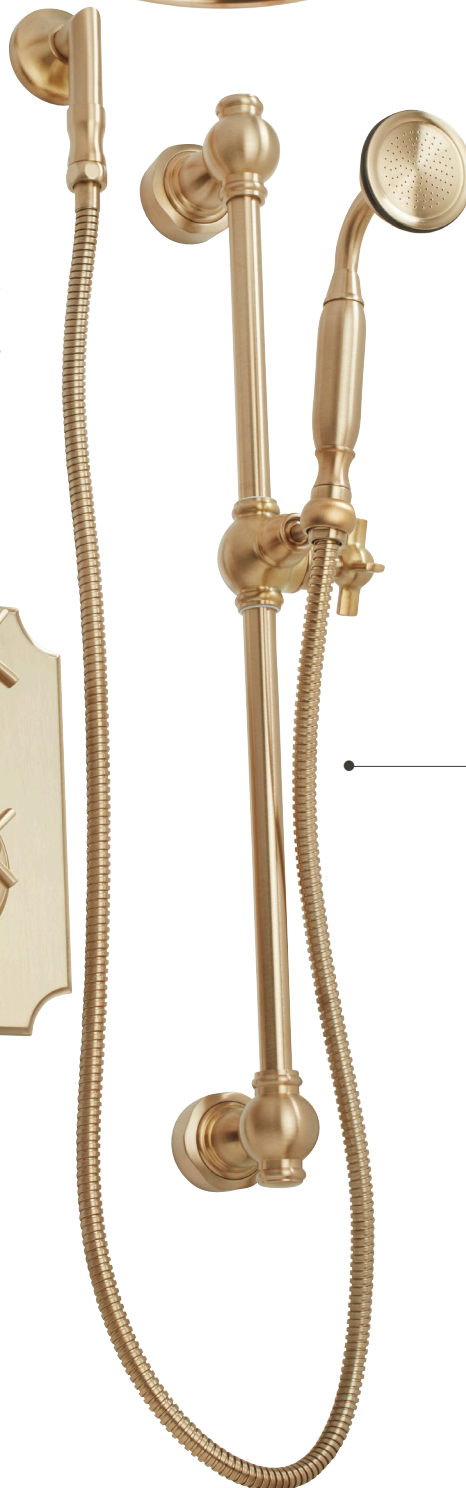

**Product Number:** 800.840  
**List Price:** \$16,945  
**Shown in Satin Gold Metallic**

8" SOLID BRASS RAIN HEAD  
WITH EASY CLEAN JETS

IMPERIAL SHOWER ARM

INDEPENDENT SHUT-OFF

IMPERIAL PLATE  
10" x 7"

*Margaux*

**IMPERIAL CUSTOM  
CONCEALED  
SHOWER SYSTEM**

**Product Number:** 800.830  
**Shown in Satin Gold**  
**List Price:** \$16,450  
**Metallic Price Varies**

8" SOLID BRASS  
RAIN HEAD WITH  
EASY CLEAN JETS

SHUT-OFF OR  
DIVERTER

IMPERIAL WALL PLATE  
BUILT-IN SHUT-OFF

EUROTHERM®  
THERMOSTATIC VALVE  
(MADE IN FRANCE)

COMPLETE 24" SLIDEBAR  
KIT WITH ALL BRASS  
HAND SHOWER, HOSE &  
WATERWAY CONNECTIONS

All in-wall shower systems are made to order.  
Each component is sold individually.