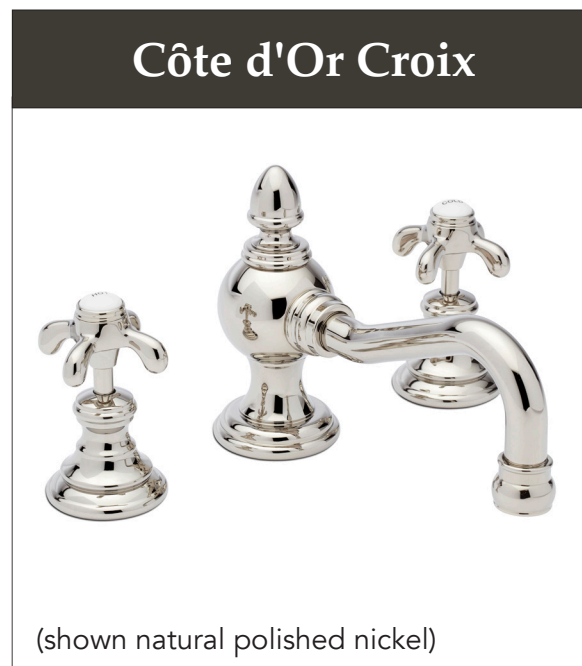

## Alsace Croix

(shown polished chrome)

**Product Number:** 76015908  
**List Price:** from \$1,295

## Alsace

**Satin Gold 22KT**  
Manette

**Brushed  
Bronze Metallic**  
Manette

**Obsidian  
Satin Metallic**  
Manette

**Polished Nickel**  
Manette

**Satin Gold 22KT\***  
Croix

\*The value of a real gold finish at time of printing. Gold will vary.

(shown natural polished nickel)

**Product Number:** 75602108  
**List Price:** from \$1,500