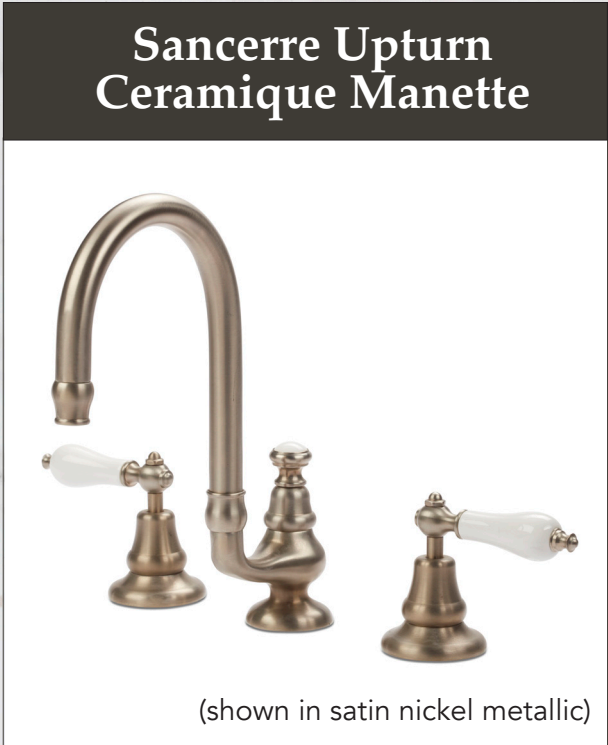

### Margaux High Arch Spout Croix

(shown polished chrome)

**Drain Included**  
**Product Number:** 75815808  
**List Price:** from \$1,700

**Satin Gold Metallic**  
Manette

**Polished Gold Metallic**  
Manette

## Sancerre Bridge Croix

(shown in polished natural nickel)

**Product Number:** 757481030

**List Price:** from \$1,500

## Sancerre

---

**Uncoated Polished Brass Croix**

**Satin Gold Metallic Croix**

**Satin Natural Nickel Croix**

**Obsidian Satin Metallic Croix**

**Product Number:** 75248108  
**List Price:** from \$1,500

**Product Number:** 75248508  
**List Price:** from \$1,500

**Polished Brass Metallic**  
 Manette

**Polished Chrome**  
 Manette

**Polished Nickel**  
 Ceramique Manette

**Brushed Bronze Metallic**  
 Ceramique Manette