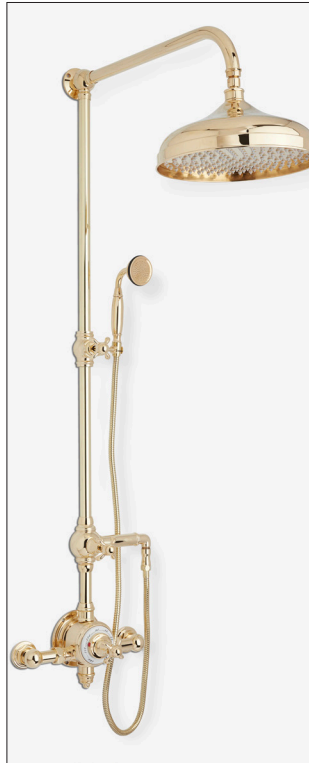

Savoie I
R.900.860