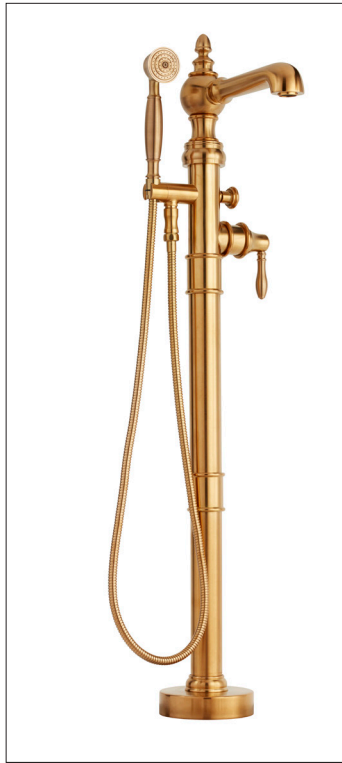

PRODUCT NUMBER	DESIGN FAMILY	DESCRIPTION	PRICE	
			Group 1	Group 2
R.700.860	Savoie IV	Original Design Exposed Shower System w/Remote Hand Shower	\$10,340	\$18,715
R.700.880	Savoie V	Original Design Ceramique Manette Exposed Tub/Shower System w/Remote Hand Shower	\$13,775	\$21,570
R.900.860	Savoie I	Croix Exposed Shower System California Model	\$11,325	\$19,705
R.900.880	Savoie II	Croix Exposed Tub & Shower System California Model	\$14,665	\$22,855
R.900.990	Savoie III	Custom Exposed Specialty Shower System California Model - No Valve	\$6,210	\$10,495

ALL DESIGNS EXCEPT COURBE ARE AVAILABLE. SEE PAGE 2 FOR DETAILS.

BATHING

FLOOR MOUNT BATHTUB FILLERS

St. Julien
R.5400.530

Côte D'or
R.5600.530

Margaux Low Profile
R.5800.530

Margaux High Arc
R.5900.530

PRODUCT NUMBER	DESIGN FAMILY	DESCRIPTION	PRICE	
			Group 1	Group 2
R.5400.530	St. Julien	Floor Mount Bathtub Filler Solid Brass	\$5,030	\$10,295
R.5600.530	Côte D'or	Floor Mount Bathtub Filler Solid Brass	\$5,030	\$10,295
R.5800.530	Margaux Low Profile	Floor Mount Bathtub Filler Low Profile Solid Brass	\$5,030	\$10,295
R.5900.530	Margaux High Arc	Floor Mount Bathtub Filler High Arc Solid Brass	\$5,030	\$10,295