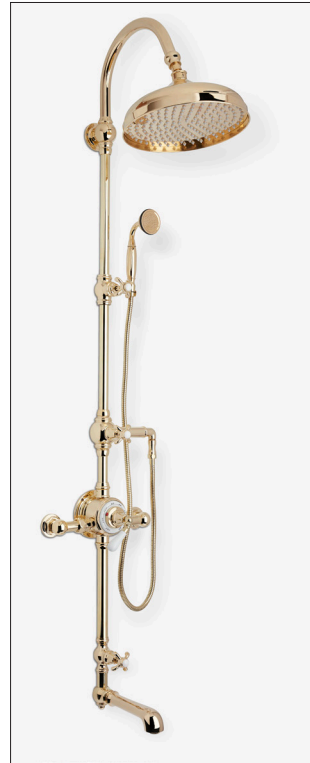

Savoie II
R.900.880