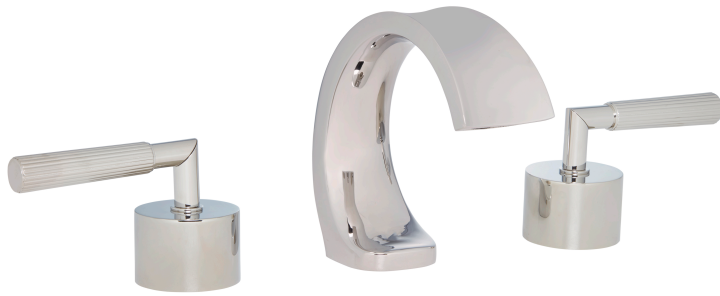

SIGMA[®]

PRECISION CRAFTED FAUCETRY

Groove Collection

AMERICAN FAUCET & COATINGS CORPORATION
www.americanfaucetcorp.com • 800-960-2284

SIGMA[®]

New Groove Collection

Metric VS #15
18.01.046

The Premium grooved levers can be used wherever levers are displayed. There is a \$50 up charge for each Premium handle in all categories.

Stella Groove #21
18.01.032

Regents Groove #22
18.01.033

Palermo Groove #23
18.01.034

Altair Groove #24
18.01.035

Palermo Groove 830 Series Spout
Handle #23
1.832308
List Price from \$800

Palermo Groove 900 Series Spout
Handle #23
1.902308
List Price from \$800

Regents Groove 2500 Series Spout
Handle #22
1.252208
List Price from \$800

Metric VS 110 Series Spout
Handle #15
1.111508
List Price from \$800

Stella Groove 110 Series Spout
Handle #21
1.112108
List Price from \$800

Regents Groove 2800 Series Spout
Handle #22

1.282208

List Price from \$800

Altair Groove 3400 Series Tall Spout
Handle #24

1.342408

List Price from \$800

Altair Groove 3400 Series Short Spout
Handle #24

1.342408S